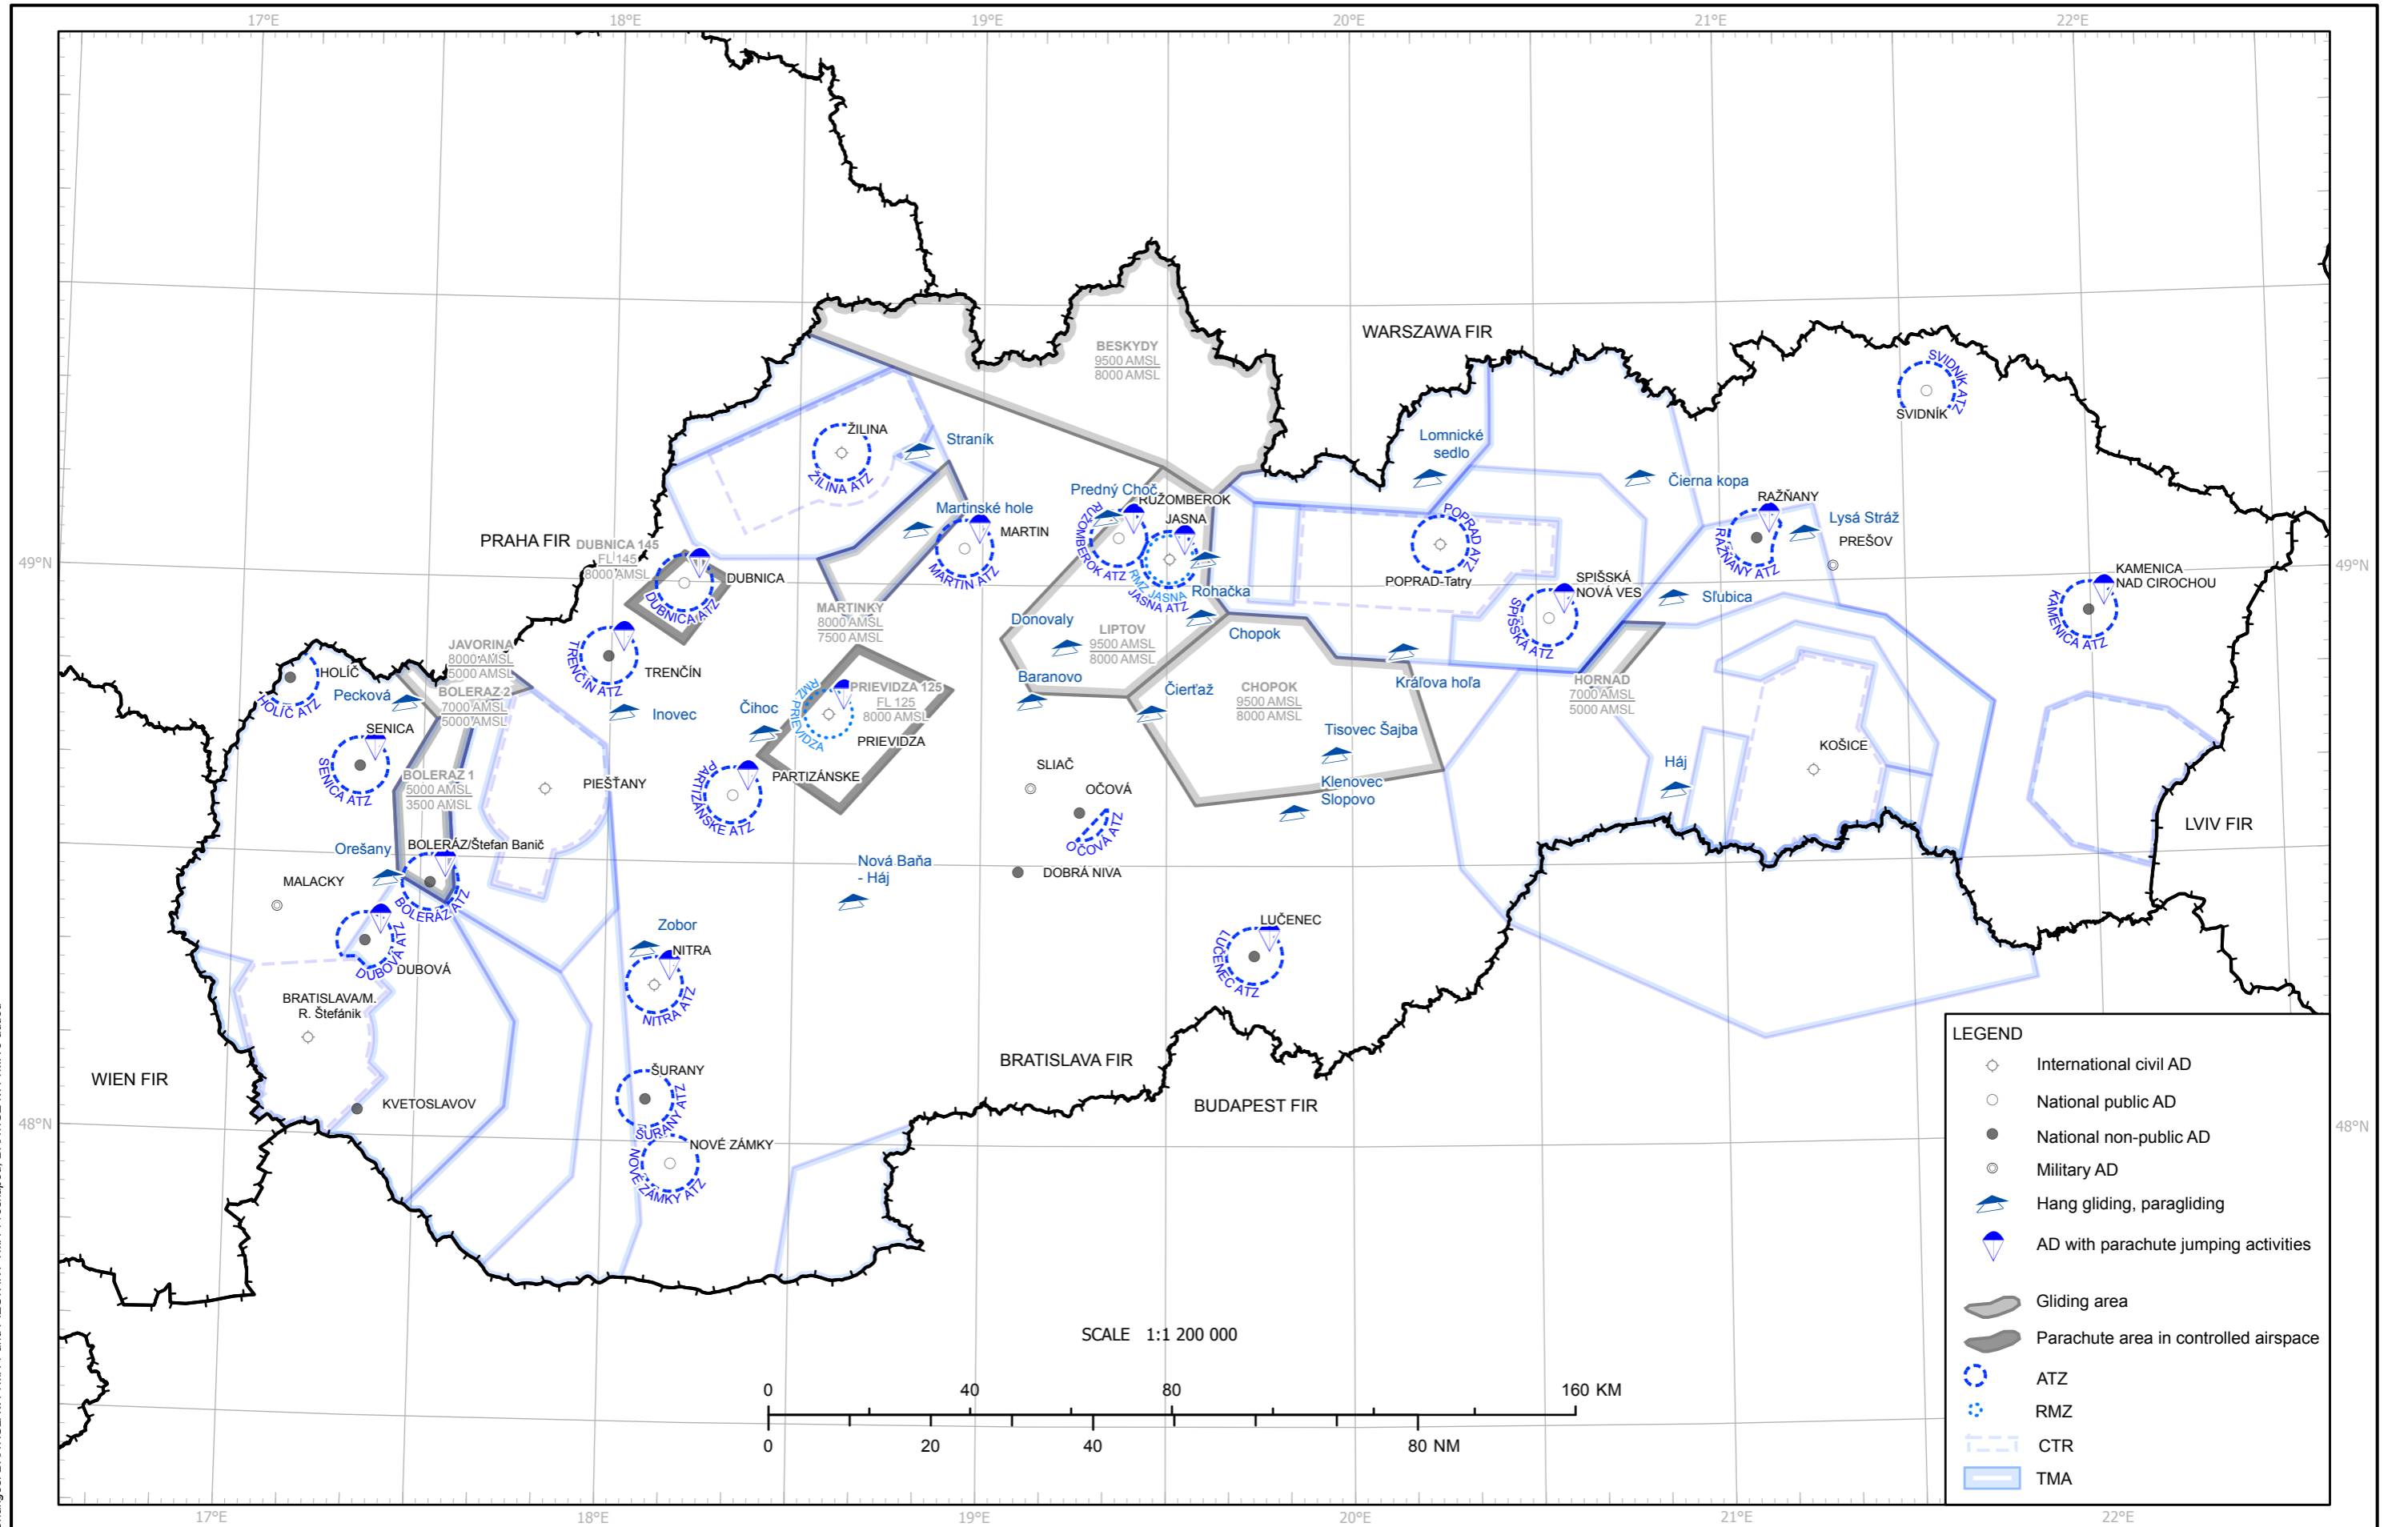

AERIAL SPORTING AND RECREATIONAL ACTIVITIES - INDEX CHART

SLOVAK REPUBLIC

Changes: BRATISLAVA TMA 1 and PIEŠŤANY TMA 1 reshaped; BRATISLAVA TMA 3 added